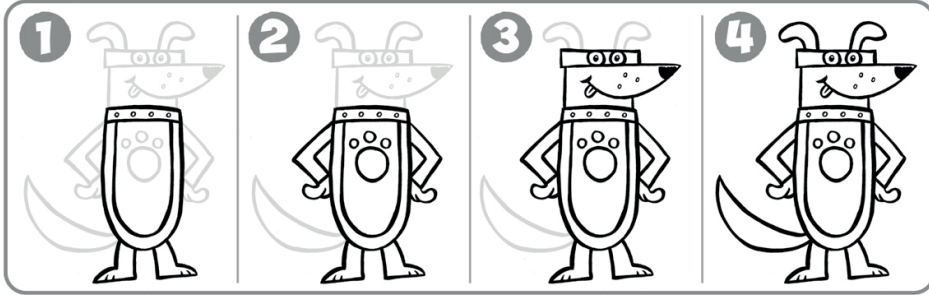

# SUPERDOG CHALLENGE

SUPERDOG IS A HYPER-POWERED POOCH WHO PROTECTS THE CITY! HE'S SO EASY TO DRAW - FOLLOW THE STEPS TO LEARN HOW...

COOL! NOW LET'S MAKE A SUPERDOG COMIC STRIP!

## SUPERDOG VS EVIL CAT BY \_\_\_\_\_

WRITE YOUR NAME HERE!

WHAT HAPPENS NEXT? WILL SUPERDOG SAVE THE DAY? WE CHALLENGE YOU TO USE YOUR IMAGINATION TO DRAW THE REST OF THE STORY!

THE END

SUPERDOG CHALLENGE DEVISED & ILLUSTRATED BY ALAN NOLAN [alannolan.ie](http://alannolan.ie)